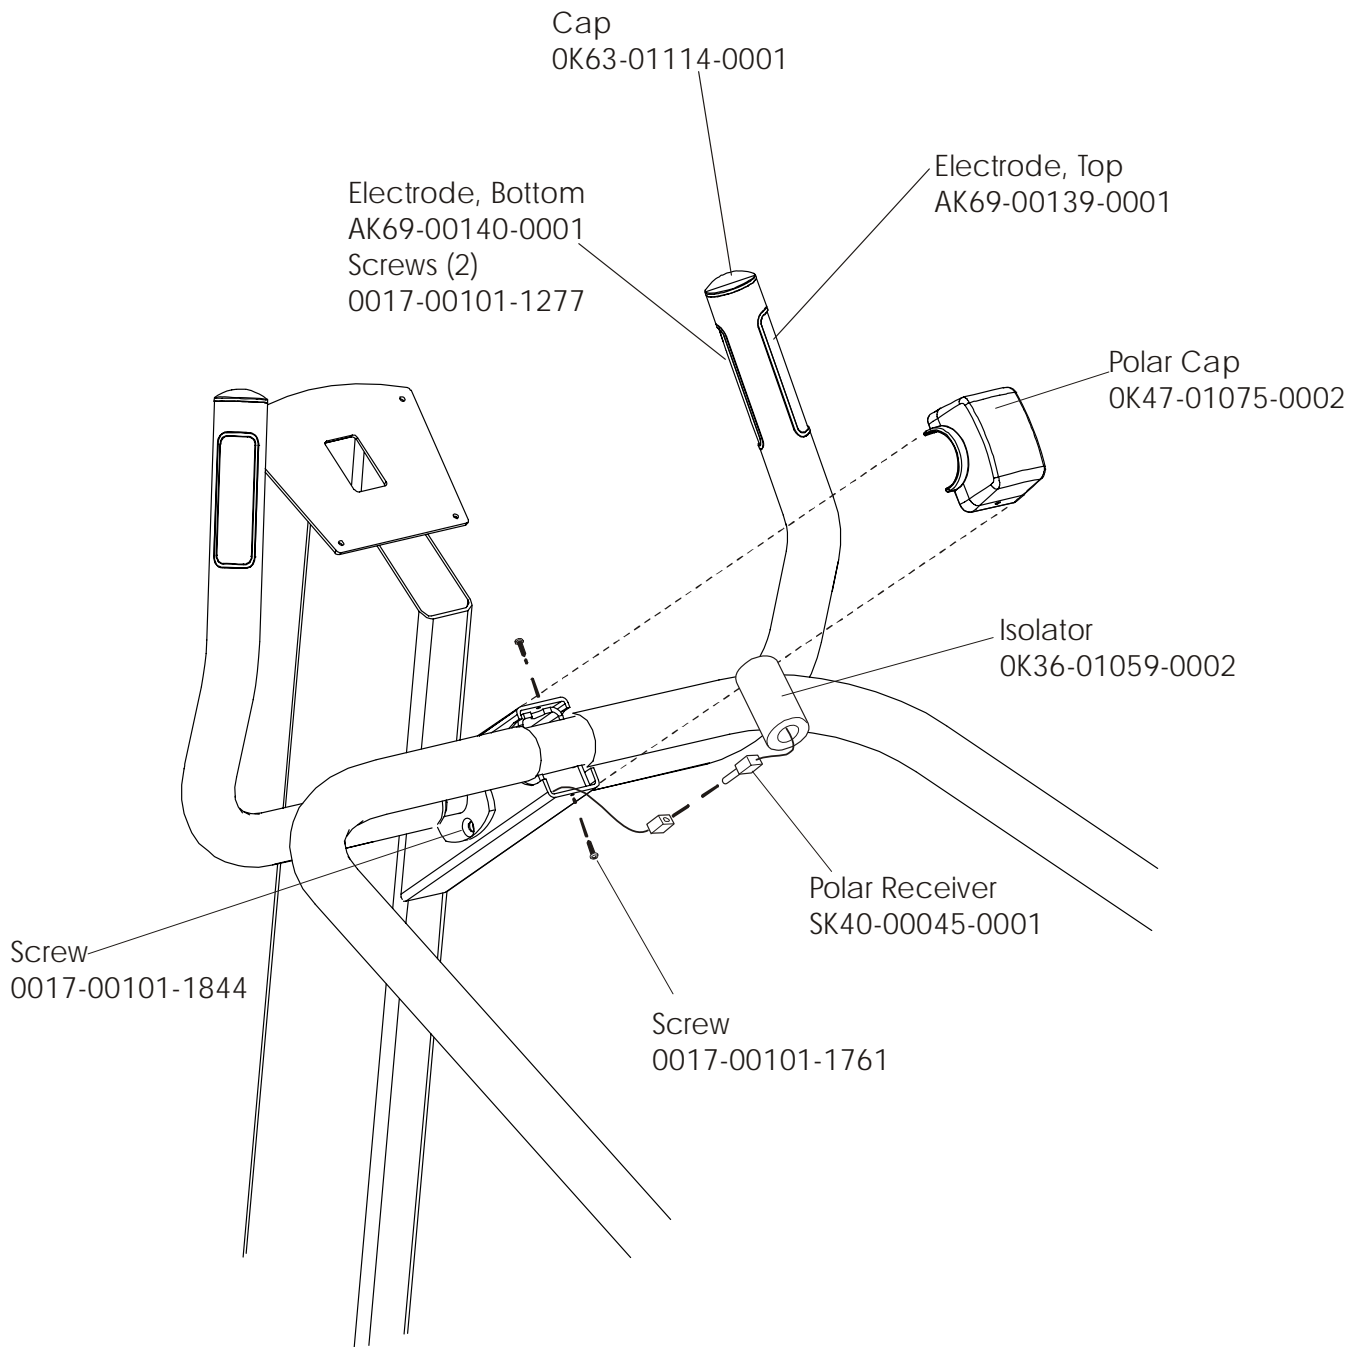

LifeFitness

ARCTIC SILVER 95Si Stairclimber

Customer Support Services
PARTS MANUAL rev 09 Sep 2008

	Page
Console Components.....	4
Frame Components	5
Shrouds and Pedal Tube.....	6
Pedal Assembly	7
Clutch/Shaft/Pulley Assembly	8
Left Clutch Assembly	9
Crossover Pulley Assembly.....	10
Alternator Assembly	11
Guide Rollers.....	12
Power Control Board and Resistors	13
Polar Receiver Assembly	14
Cables.....	15

Description	Part No.
Operation Manual	M051-00K47-A025
Hardware Bag	AK47-00106-0000
Touch-up Paint: Spray Can 0.5 oz. Bottle w/Applicator 0.33 oz. pen	0017-00008-0204 0017-00008-0205 0017-00008-0206
Service Manual	M051-00K47-A013

ARCTIC SILVER 95Si
Shrouds and Pedal Tube

95S-0XXX-02
S/N ACF10000 and up

Description	Part No.
Domestic 120/60 Battery Charge w/Cord	118E-00001-0165
Universal Battery Charger w/o Line Cord	118E-00001-0166
Line Cord 220V/60Hz	0017-00003-0704
Line Cord 100V/50Hz	
Line Cord 240+	0017-00003-0918
Line Cord 220V/50Hz	0017-00003-0691
Line Cord 200V/50Hz	
Line Cord 230V/50Hz	